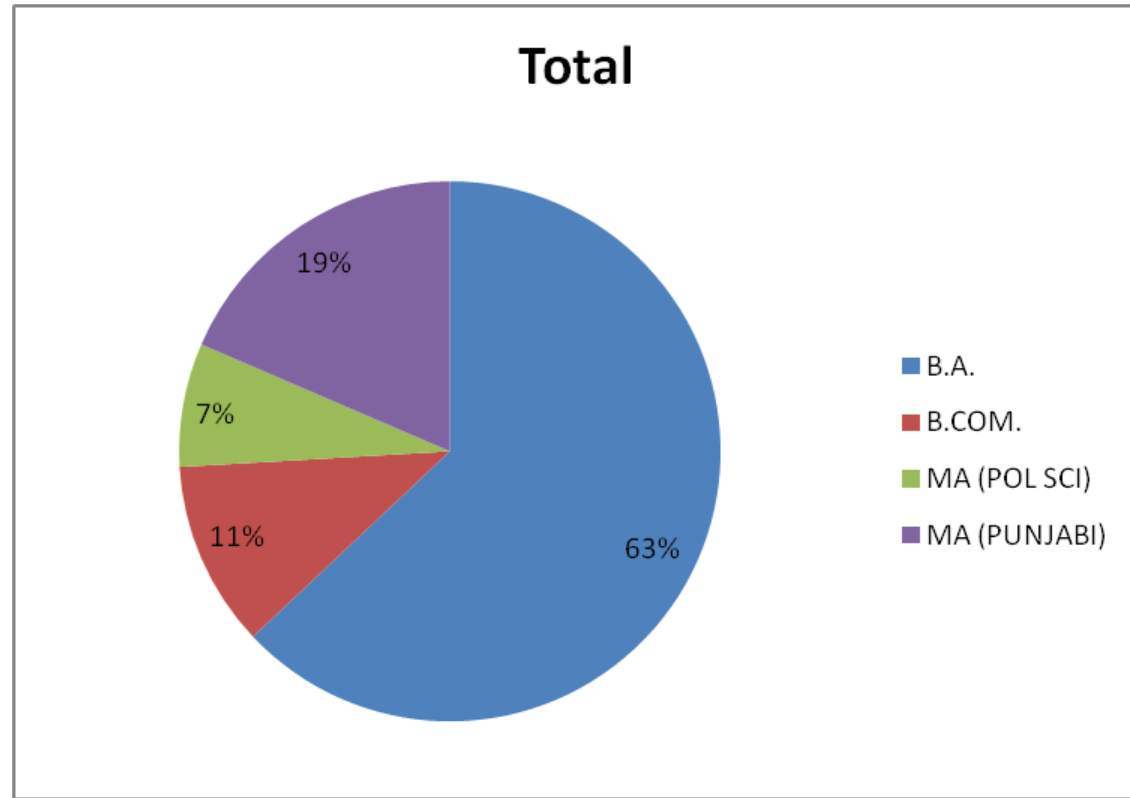

Row Labels	Count of further study
B.A.	131
B.COM.	26
M.SC(IT)	4
M.SC(IT) LE	2
MA (POL SCI)	13
MA (PUNJABI)	13
PGDCA	4
Grand Total	193

Row Labels	Count of Employment
Banking Job	12
Business	11
Foreign	3
Govt. Job	108
Private job	63
Research	5
Self Employed	12
Study	33
Unemployed	54
Grand Total	301

Row Labels	Count of UGC NET
B.A.	17
B.COM.	3
MA (POL SCI)	2
MA (PUNJABI)	5
Grand Total	27

Your Name	course	UGC NET
Rajinder singh	B.A.	Yes
ਜਗਜੀਤ ਸਿੰਘ	B.A.	Yes
Makhan Singh	MA (POL SCI)	Yes
Harmail Singh	B.A.	Yes
Jyoti	B.COM.	Yes
Malkeet Singh	B.A.	Yes
Dr Bikkarjit singh	B.A.	Yes
Gurdeep singh	B.A.	Yes
Balkarn singh	B.A.	Yes
Sukhwinder singh	MA (PUNJABI)	Yes
Rajdeep singh	B.A.	Yes
Harjit singh	MA (PUNJABI)	Yes
Amreek Singh	MA (PUNJABI)	Yes
Kamaljeet kaur	B.A.	Yes
Kuldeep Goyal	B.COM.	Yes
Ramanpreet Kaur	B.COM.	Yes
ਸੰਦੀਪ ਸਿੰਘ	B.A.	Yes
Ramandeep singh	MA (PUNJABI)	Yes
Dhira singh	MA (PUNJABI)	Yes
Lovepreet kaur	B.A.	Yes
Beant singh	B.A.	Yes
Dr Kulwinder Singh Dhillon	B.A.	Yes
Harinder Singh	MA (POL SCI)	Yes
Jagsir singh	B.A.	Yes
Giandrep Singh	B.A.	Yes
Jagdeep singh	B.A.	Yes
Baljinder singh	B.A.	Yes

Row Labels	Count of UGC NET
B.A.	17
B.COM.	3
MA (POL SCI)	2
MA (PUNJABI)	5
Grand Total	27

Row Labels	Count of Suggestions/Feedback
Excillent	21
GOOD	42
Problem	9
Suggestion	62
Grand Total	134

Jovleen
Principal
Nehru Memorial Govt. College
Mansa