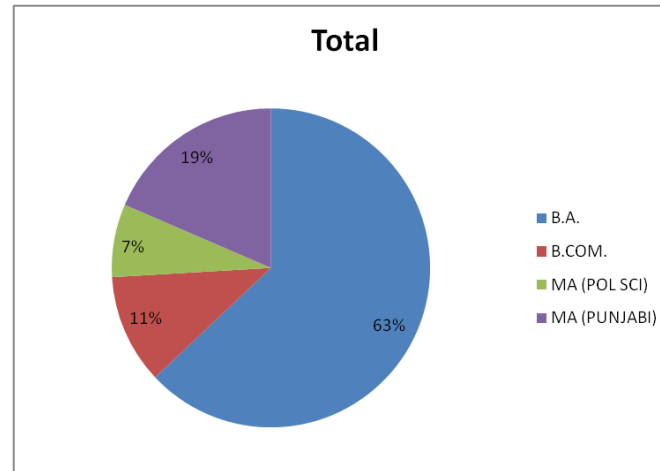

Row Labels	Count of further study
B.A.	131
B.COM.	26
M.SC(IT)	4
M.SC(IT) LE	2
MA (POL SCI)	13
MA (PUNJABI)	13
PGDCA	4
Grand Total	193

Row Labels	Count of Employment
Banking Job	12
Business	11
Foreign	3
Govt. Job	108
Private job	63
Research	5
Self Employed	12
Study	33
Unemployed	54
Grand Total	301

Row Labels	Count of UGC NET
B.A.	17
B.COM.	3
MA (POL SCI)	2
MA (PUNJABI)	5
Grand Total	27

Your Name	course	UGC NET
Rajinder singh	B.A.	Yes
ਜਗਜੀਤ ਸਿੰਘ	B.A.	Yes
Makhan Singh	MA (POL SCI)	Yes
Harmail Singh	B.A.	Yes
Jyoti	B.COM.	Yes
Malkeet Singh	B.A.	Yes
Dr Bikkarjit singh	B.A.	Yes
Gurdeep singh	B.A.	Yes
Balkarn singh	B.A.	Yes
Sukhwinder singh	MA (PUNJABI)	Yes
Rajdeep singh	B.A.	Yes
Harjit singh	MA (PUNJABI)	Yes
Amreek Singh	MA (PUNJABI)	Yes
Kamaljeet kaur	B.A.	Yes
Kuldeep Goyal	B.COM.	Yes
Ramanpreet Kaur	B.COM.	Yes
ਸੰਦੀਪ ਸਿੰਘ	B.A.	Yes
Ramandeep singh	MA (PUNJABI)	Yes
Dhira singh	MA (PUNJABI)	Yes
Lovepreet kaur	B.A.	Yes
Beant singh	B.A.	Yes
Dr Kulwinder Singh Dhillon	B.A.	Yes
Harinder Singh	MA (POL SCI)	Yes
Jagsir singh	B.A.	Yes
Giandrep Singh	B.A.	Yes
Jagdeep singh	B.A.	Yes
Baljinder singh	B.A.	Yes

Row Labels	Count of UGC NET
B.A.	17
B.COM.	3
MA (POL SCI)	2
MA (PUNJABI)	5
Grand Total	27

Row Labels	Count of Suggestions/Feedback
Excillent	21
GOOD	42
Problem	9
Suggestion	62
Grand Total	134

Jovleen
Principal
Nehru Memorial Govt. College
Mansa