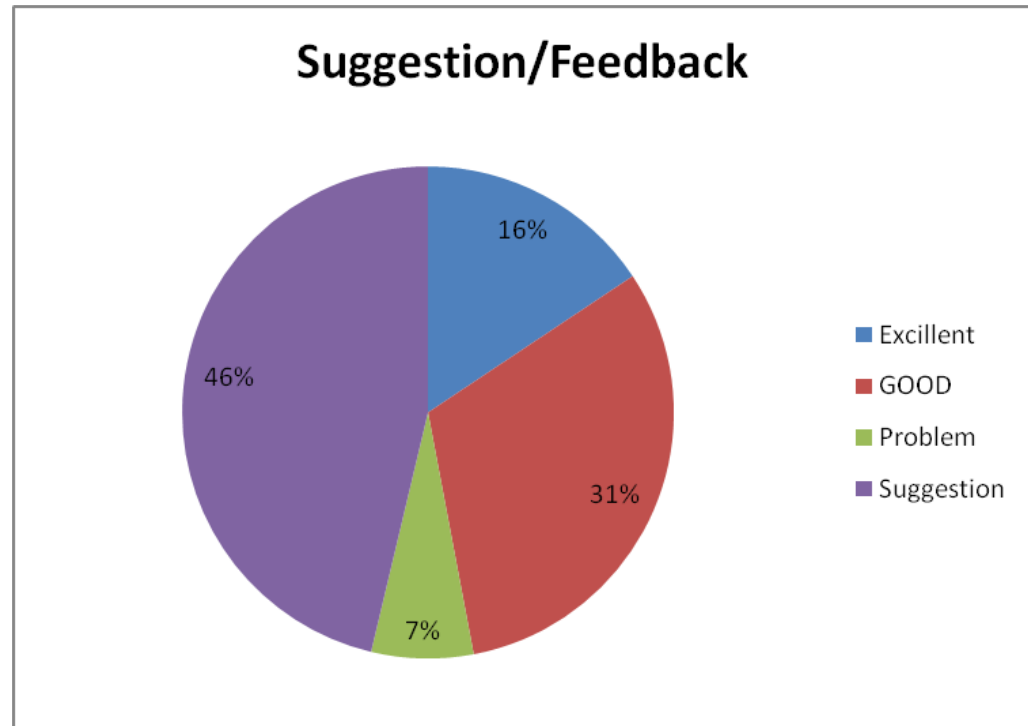

Row Labels	Count of UGC NET
B.A.	17
B.COM.	3
MA (POL SCI)	2
MA (PUNJABI)	5
Grand Total	27

Row Labels	Count of Suggestions/Feedback
Excillent	21
GOOD	42
Problem	9
Suggestion	62
Grand Total	134

Jovleen
Principal
Nehru Memorial Govt. College
Mansa