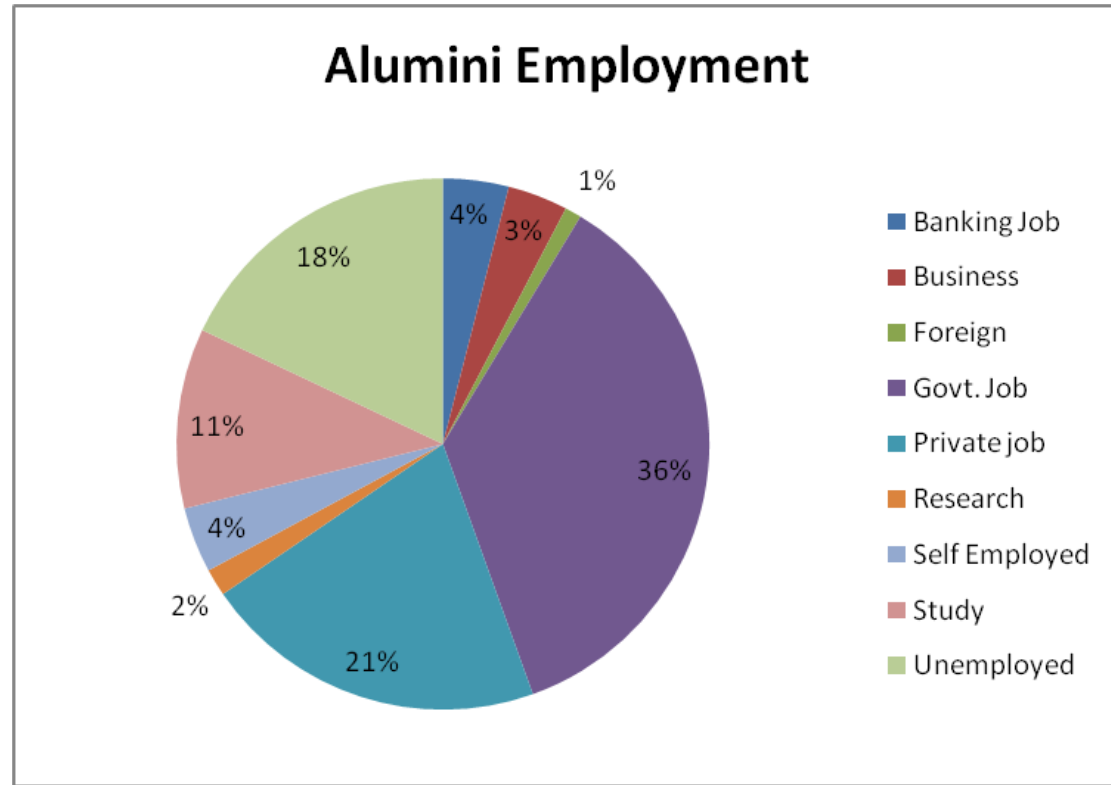

Row Labels	Count of further study
B.A.	131
B.COM.	26
M.SC(IT)	4
M.SC(IT) LE	2
MA (POL SCI)	13
MA (PUNJABI)	13
PGDCA	4
Grand Total	193

Row Labels	Count of Employment
Banking Job	12
Business	11
Foreign	3
Govt. Job	108
Private job	63
Research	5
Self Employed	12
Study	33
Unemployed	54
Grand Total	301