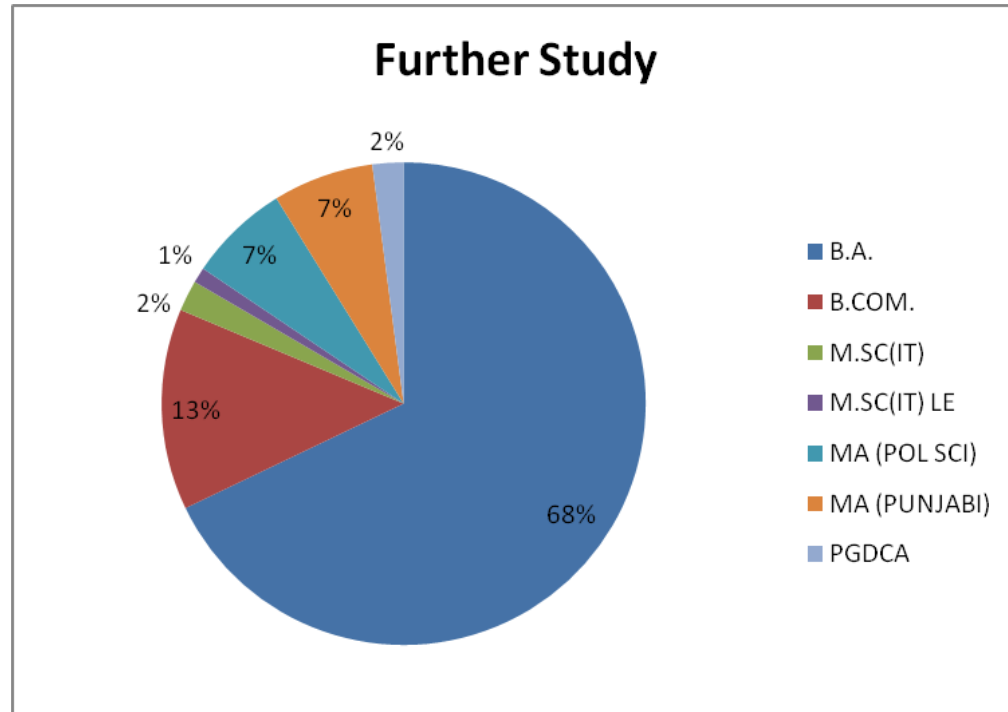

Row Labels	Count of further study
B.A.	131
B.COM.	26
M.SC(IT)	4
M.SC(IT) LE	2
MA (POL SCI)	13
MA (PUNJABI)	13
PGDCA	4
Grand Total	193

Row Labels	Count of Employment
Banking Job	12
Business	11
Foreign	3
Govt. Job	108
Private job	63
Research	5
Self Employed	12
Study	33
Unemployed	54
Grand Total	301

Row Labels	Count of UGC NET
B.A.	17
B.COM.	3
MA (POL SCI)	2
MA (PUNJABI)	5
Grand Total	27

Row Labels	Count of Suggestions/Feedback
Excillent	21
GOOD	42
Problem	9
Suggestion	62
Grand Total	134

Jovleen
Principal
Nehru Memorial Govt. College
Mansa